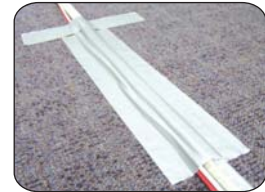

Gaffer Tape

KUPO delivers highly versatile and popular GAFFER TAPE widely used throughout the professional stage lighting/ photography/ motion picture/ television industries for holding and sealing applications. Kupo GAFFER TAPE performs excellent over a wide range of temperatures, both indoors and outdoors. However, it has highest tensile of any GAFFER TAPE, it is easily hand tearable. With hand tearable GAFFER, you can do your work efficiency.

6 most requested colors of GAFFER, 4 most requested colors of MATTES GAFFER are available

Clean removal, leave with no residual non-transferring, high

Performance adhesive system

Size: 50mm (W) x 50M (L)

Baking Material: Cloth-WaterProof

Adhesive: Rubber Base

Heat Resistance: 80 degree C

Outstanding conformability to odd-shaped and irregular surfaces

Gaffa Tape

Matte Gaffa Tape

Gaffa Tape (GT-550BY)

Anti-slip Tape (GT-550AS)