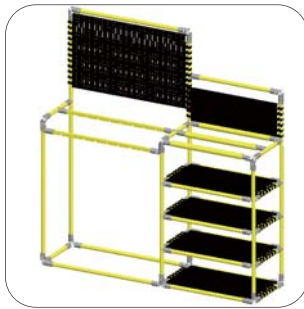

**KSJ-100B**  
Demo Kits Set

**KSJ-200P**  
Grip Car A

**KSJ-300P**  
Grip Car B

**KD-C01B**  
Curved Clamp - Black  
For Dia. 35mm

**KD-C01P**  
Curved Clamp - Polish  
For Dia. 35mm

**KD-C02B**  
2 Ways Joint - Black  
For Dia. 35mm

**KD-C02P**  
2 Ways Joint - Polish  
For Dia. 35mm

**KD-C03B**  
Joint with Screw - Black  
For Dia. 35mm

**KD-C03P**  
Joint with Screw - Polish  
For Dia. 35mm

**KD-C04B**  
Universal Joint - Black  
For Dia. 35mm

**KD-C04P**  
Universal Joint - Polish  
For Dia. 35mm

**KD-C0500** ( 500MM)  
**KD-C1000** (1000MM)  
**KD-C1500** (1500MM)  
**KD-C2000** (2000MM)

**KD-840LB** Panel W/Hole - Black (Length: 1080mm)  
**KD-840MB** Panel W/Hole - Black (Length: 825mm)  
**KD-840SB** Panel W/Hole - Black (Length: 440mm)

**KD-841LB** Panel - Black (Length: 1080mm)  
**KD-841MB** Panel - Black (Length: 825mm)  
**KD-841SB** Panel - Black (Length: 440mm)

**KD-842LB** Extension Panel W/Hole - Black (Length: 1080mm)  
**KD-842MB** Extension Panel W/Hole -Black (Length: 825mm)  
**KD-842SB** Extension Panel W/Hole - Black (Length: 440mm)