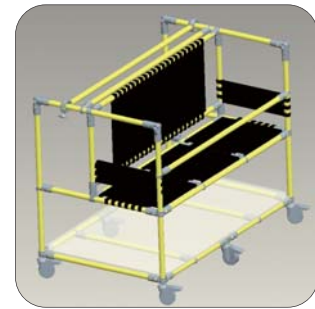

**KSJ-100B**  
Demo Kits Set

**KSJ-200P**  
Grip Car A

**KSJ-300P**  
Grip Car B

**KD-C01B**  
Curved Clamp - Black  
For Dia. 35mm

**KD-C01P**  
Curved Clamp - Polish  
For Dia. 35mm

**KD-C02B**  
2 Ways Joint - Black  
For Dia. 35mm

**KD-C04P**  
Universal Joint - Polish  
For Dia. 35mm

**KD-C0500** ( 500MM)  
**KD-C1000** (1000MM)  
**KD-C1500** (1500MM)  
**KD-C2000** (2000MM)

**KD-840LB** Panel W/Hole - Black (Length: 1080mm)  
**KD-840MB** Panel W/Hole - Black (Length: 825mm)  
**KD-840SB** Panel W/Hole - Black (Length: 440mm)